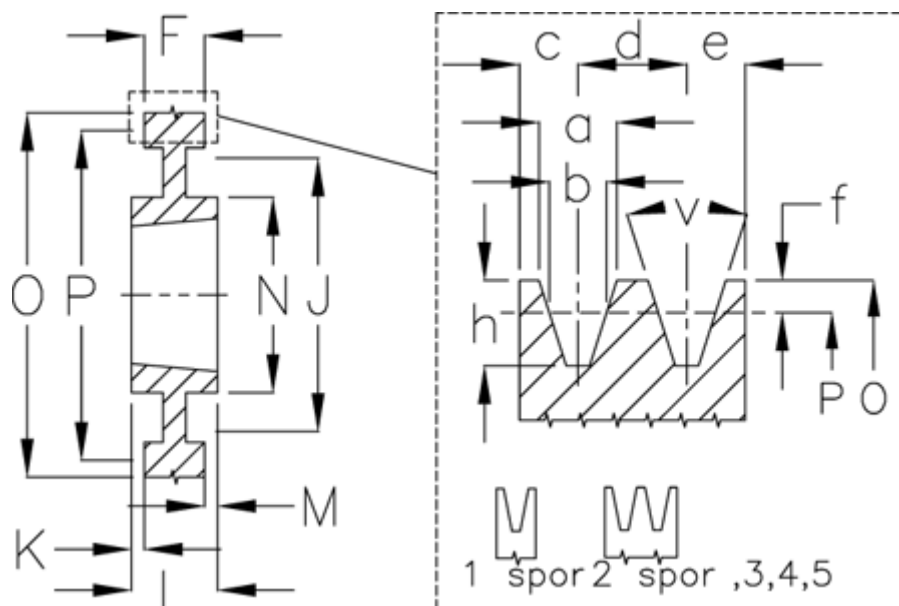

Article number: 604111030002

Description: V-belt pulley SPB 300/2 TL2517

Measures

a	= 16.3	F	= 44	Number of ribs	= 2
b	= 14.0	For bush	= 2517	O	= 307.0
Bush ζ max	= 60	h	= 17.5	P	= 300
c	= 12.5	J	= 257	Type	= SPB
d	= 19.0	K	= -	v	= 38 grader
e	= 12.5	L	= 45		
E	= 20	m	= 1.0		
f	= 3.5	N	= 125		